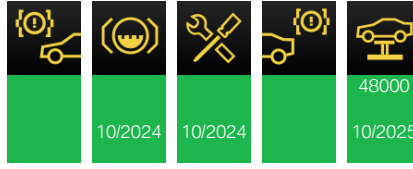

— 27/01/2023 Key

18870 Km

Key 10

— 26/01/2023 Key

18821 Km

Key 10

— 25/01/2023 Key

18798 Km